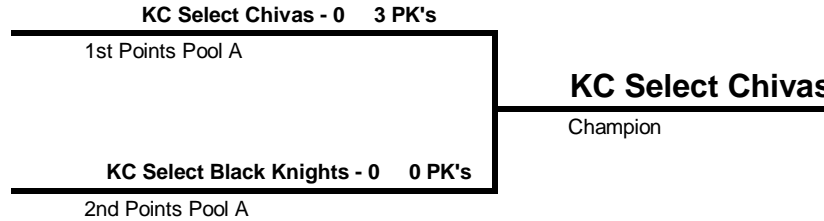

KC Select Fall Midwest Cup

U10 Boys Silver

Team #	Team Name	OPPONENTS								PTS	R.C.
		A1	A2	A3	A4						
A1	KC Select Chivas		4 / 1	9	9 / 0	10	6 / 1	9	28		
A2	KC Select Black Knights	1 / 4	1		8 / 0	10	10 / 2	9	20		
A3	Inferno	0 / 9	0	0 / 8	0		0 / 8	0	0		
A4	Bad Boys	1 / 6	1	2 / 10	2	8 / 0	10		13		

Tie Breakers for All Divisions

1. Winner of the head-to-head match (if only 2 teams are involved)
2. Goal differential (goals scored minus goals against with a 4 goal per game max differential)
3. Team with the most shut-outs
4. Team with the fewest goals allowed
5. FIFA style Penalty kicks.